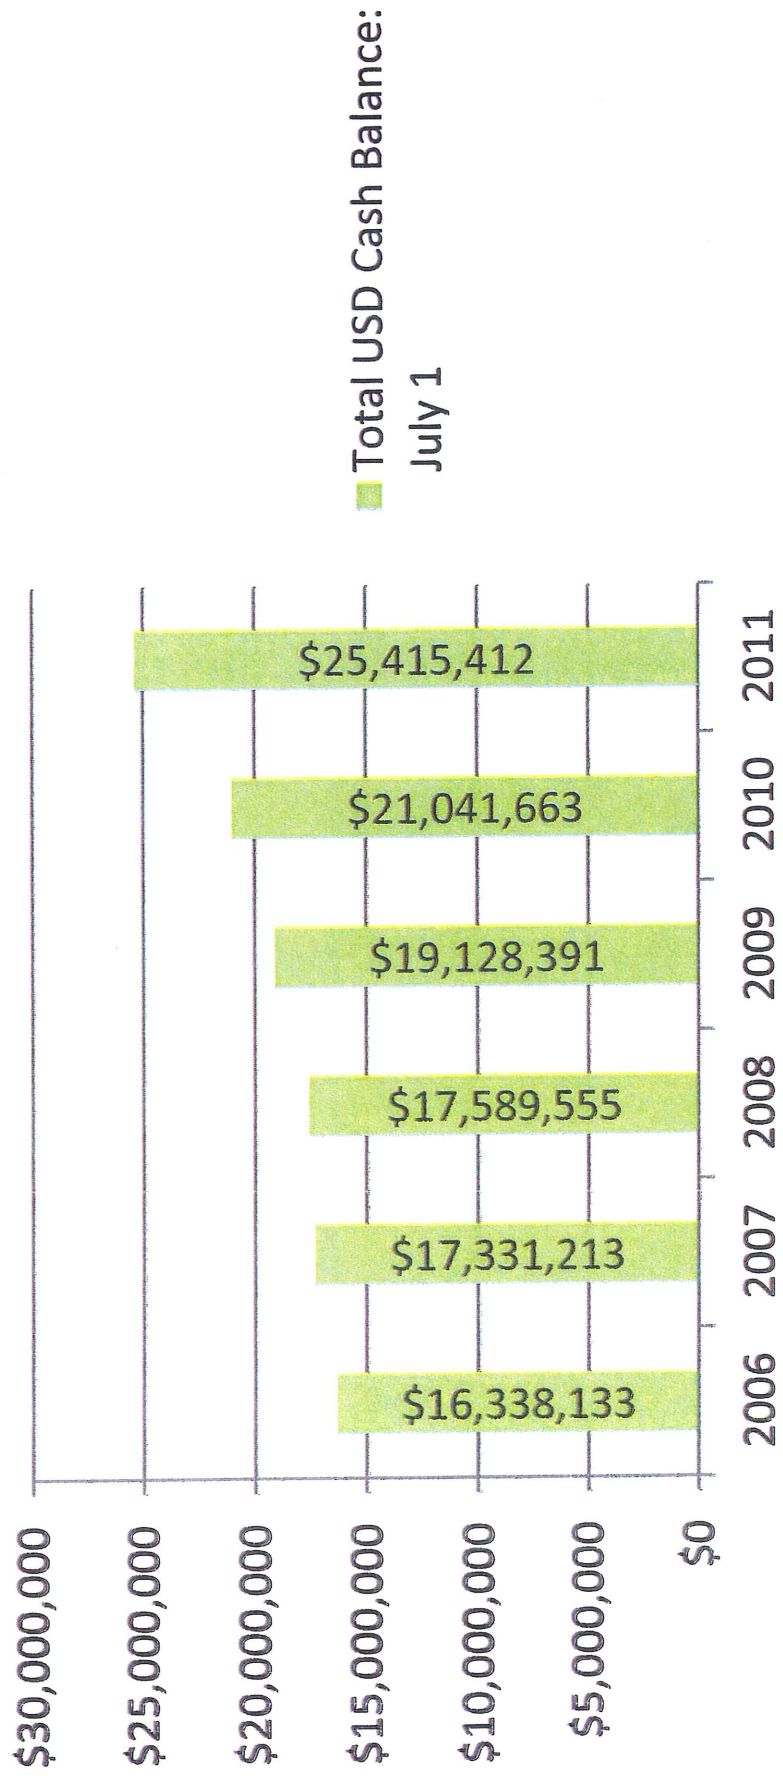

USD 308 (Hutchinson)

EXHIBIT
1203