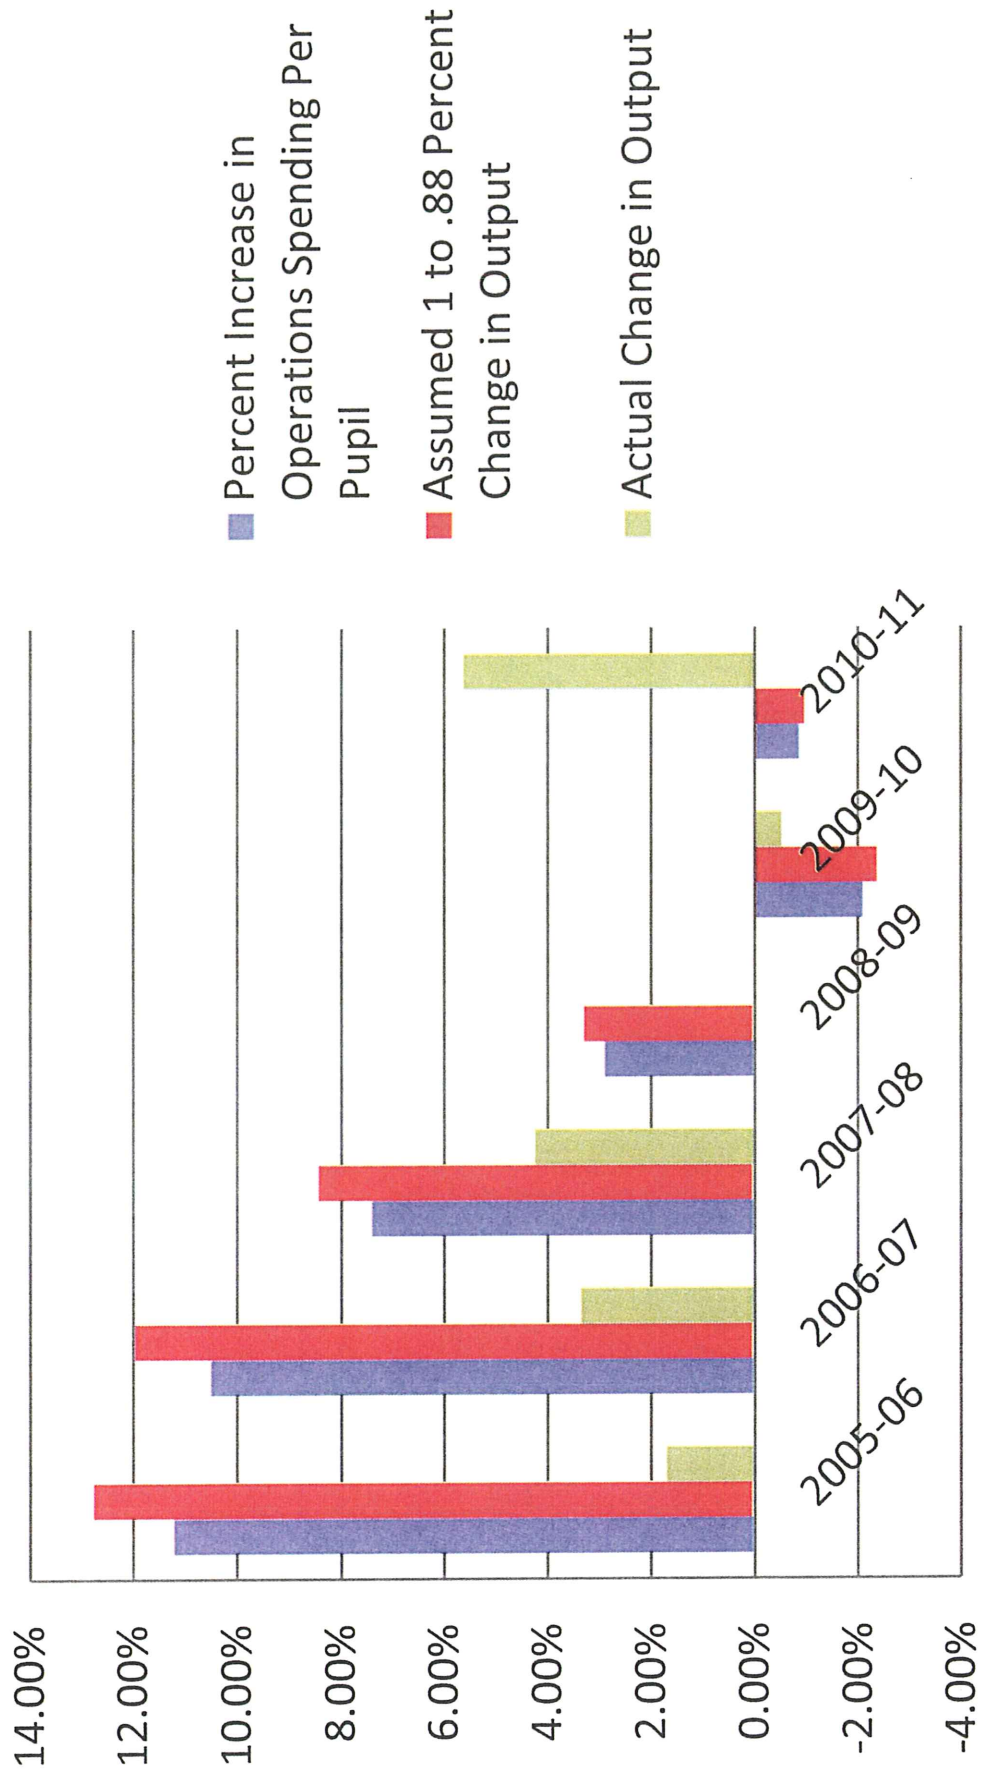

USD 259 (Wichita)

EXHIBIT

1216

tabbles

USD 259 (Wichita)

EXHIBIT
1216A