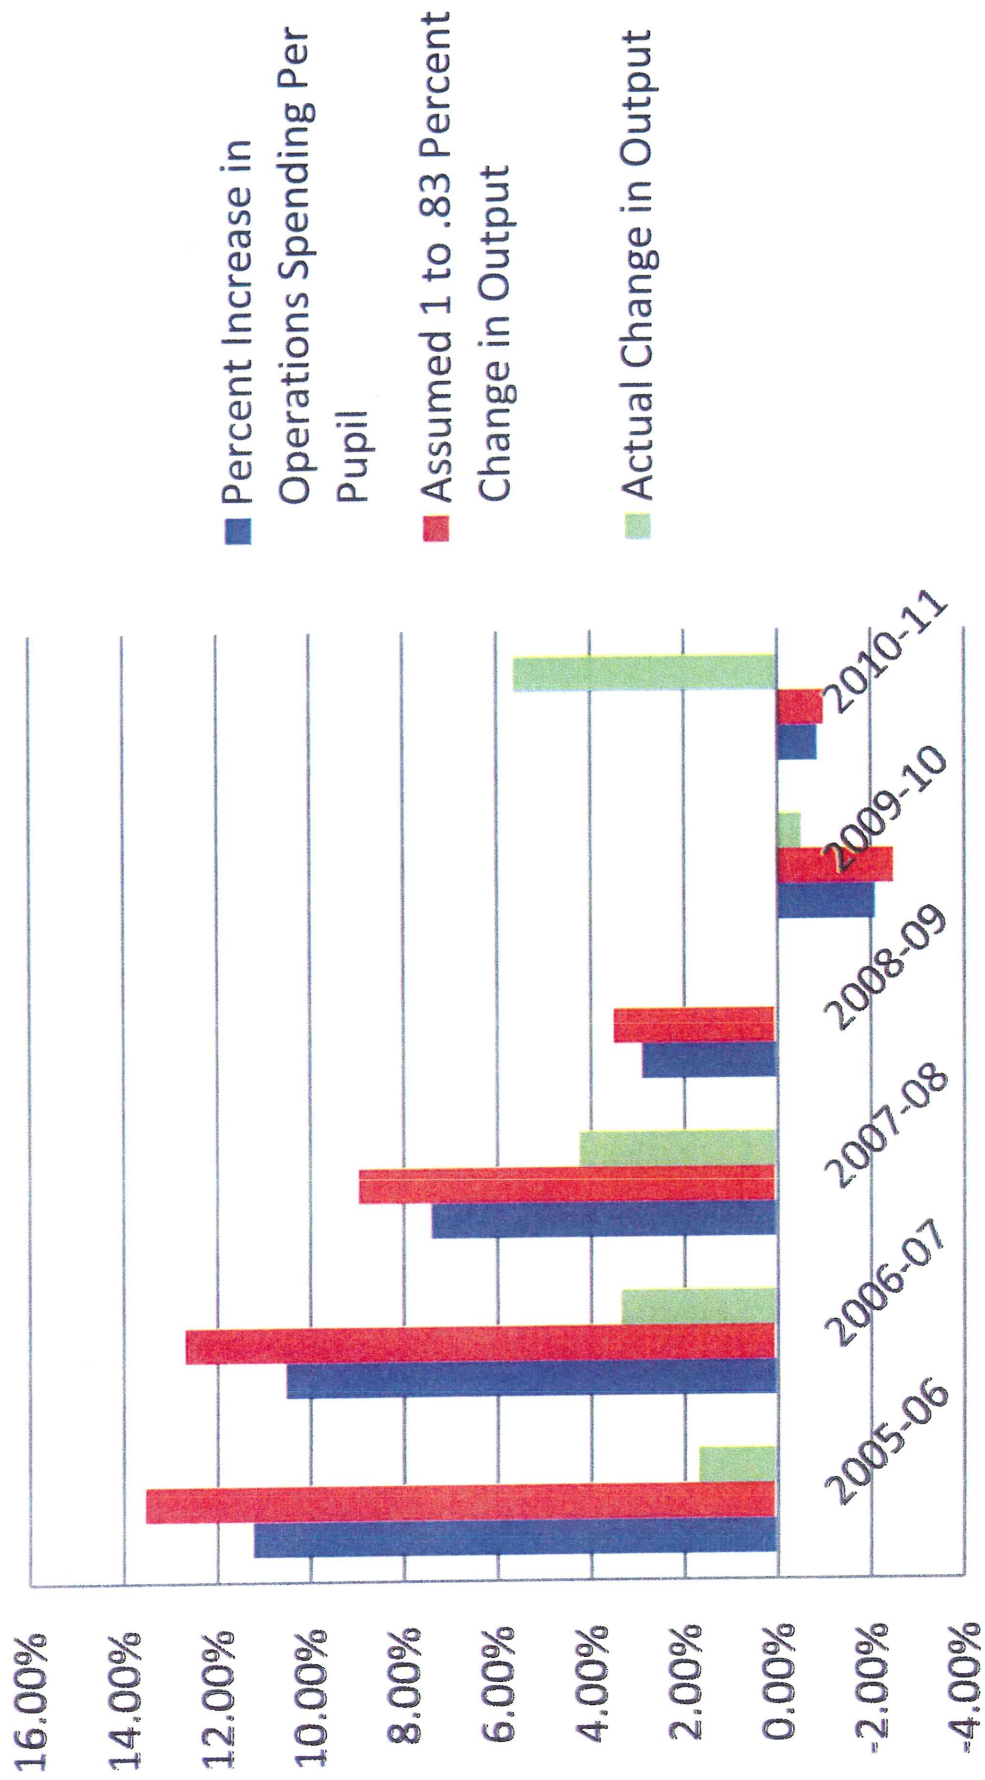

USD 259 (Wichita)

EXHIBIT

1216

tabbles

USD 259 (Wichita)

EXHIBIT
1216A