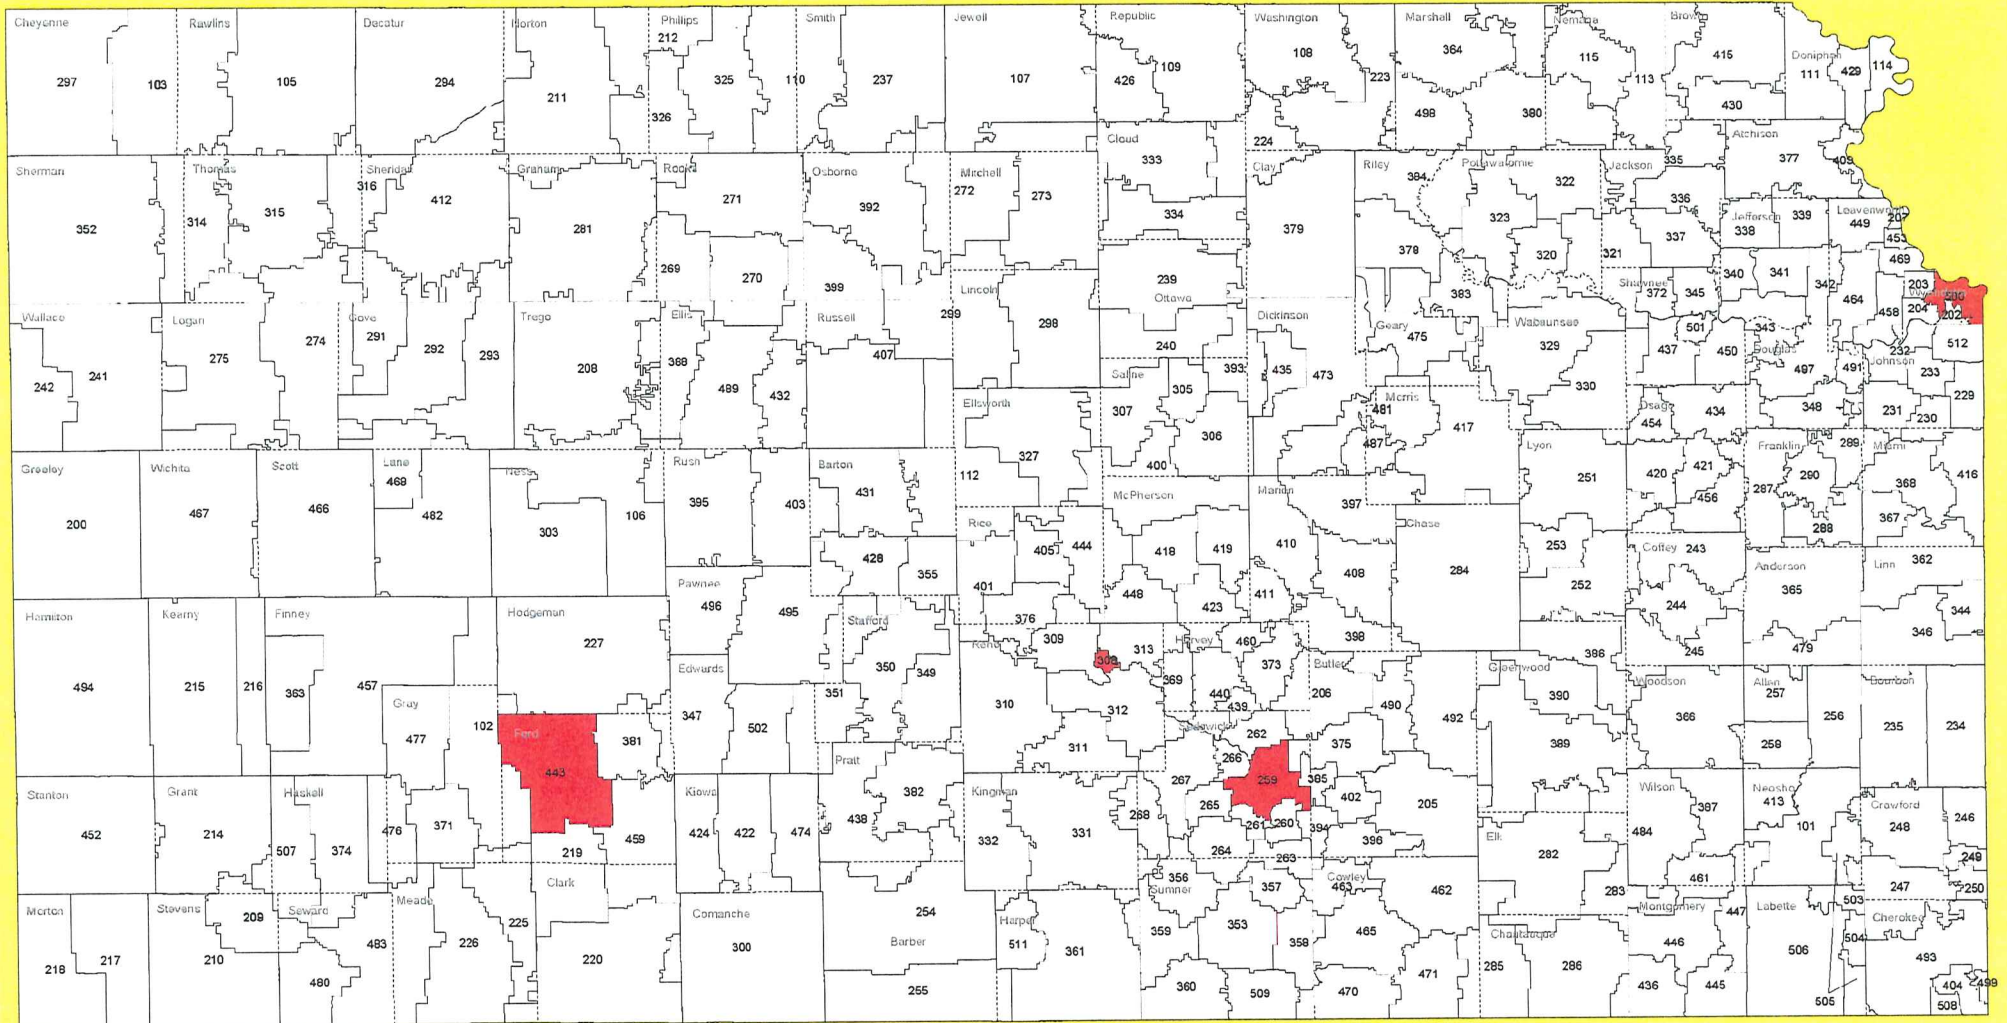

Kansas Unified School Districts

03/19/2012

Boundaries as of July 1, 2011
Kansas Legislative Research Department Sept 8, 2011

■ USD 259 Wichita, USD 308 Hutchinson, USD 443 Dodge City, USD 500 Kansas City

PLAINTIFFS'
EX. 17

990099

SFFF000535